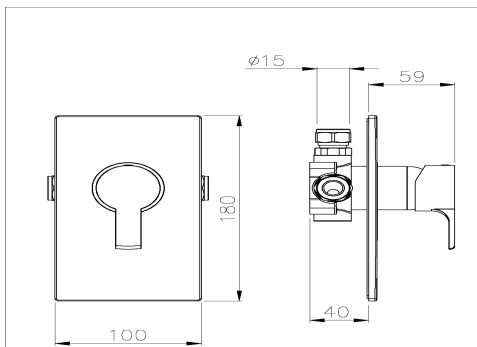

Product dimensions:

Euphoria
concealed
shower mixer

AB2207 v1

abode

- **Overall Height / projection:** 59 mm
- **Exit reach:**
- **Exit height:**
- **Centre distance(s):**
- **Base diameter(s):** 100 x 180 mm
- **Product mounted where:** Wall
- **Reccomended hole diameter:**
- **Min. fitting depth required:** 40 mm
- **Max. surface depth:**