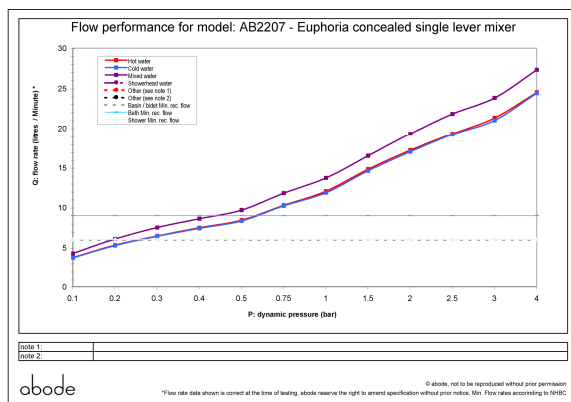

Product flow characteristics:

- **Min / Max water pressure:** 0.20 / 5 bar
- **Max water temperature:** 70° C
- **Product flow characteristics:**
- **Aerator type:**

- **Includes output diverter:**
- **Control valve type:** Single lever (35mm)
- **Non return valve position:**
- **Mesh particle filter size:**
- **Inlet / outlet size:** 1/2" M / 1/2" M
- **Inlet type / length:** Fixed / mm
- **Shower hose type / length:**

Warranty Summary (Full details available on request):

- Materials and workmanship defects warranted for 5 years
- Valves and working parts warranted for 2 years
- Surface warranty defects warranted for 1 year
- O-rings, hoses & gaskets warranted for 1 year

Care instructions:

- Clean the mixers and showers regularly as required, using soap, do not use any other cleaners.
- Regular cleaning will prevent the build up of lime scale and dirt
- After cleaning rinse thoroughly with clean water to remove any cleaner residue
- Residues of liquid soaps, shampoos and shower foams can also cause damage, so rinse with clean water after using, avoid contact with any abrasives