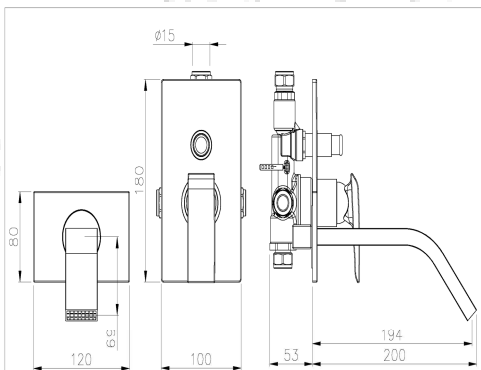

Product dimensions:

Euphoria
concealed shower mixer with bath filler

AB2205 v2

abode home products for
www.abode.eu

- **Overall Height / projection:** 206 mm
- **Exit reach:** 200 mm
- **Exit height:** 69 mm
- **Centre distance(s):**
- **Base diameter(s):** 100 x 180, 120 x 80 mm
- **Product mounted where:** Wall
- **Reccomended hole diameter:**
- **Min. fitting depth required:** 55 mm
- **Max. surface depth:**