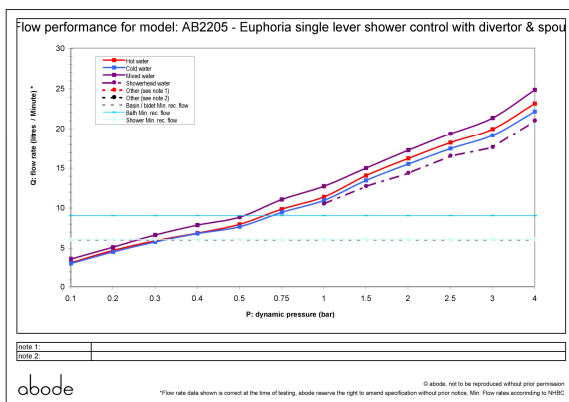

Product flow characteristics:

- **Min / Max water pressure:** 0.5 bath & 1 shower / 5 bar
- **Max water temperature:** 70° C
- **Product flow characteristics:**
- **Aerator type:**

- **Includes output diverter:** Yes
- **Control valve type:** Single lever (35mm)
- **Non return valve position:**
- **Mesh particle filter size:**
- **Inlet / outlet size:** 1/2" M / 1/2" M
- **Inlet type / length:** Fixed / mm
- **Shower hose type / length:**

Warranty Summary (Full details available on request):

- Materials and workmanship defects warranted for 5 years
- Valves and working parts warranted for 2 years
- Surface warranty defects warranted for 1 year
- O-rings, hoses & gaskets warranted for 1 year

Care instructions:

- Clean the mixers and showers regularly as required, using soap, do not use any other cleaners.
- Regular cleaning will prevent the build up of lime scale and dirt
- After cleaning rinse thoroughly with clean water to remove any cleaner residue
- Residues of liquid soaps, shampoos and shower foams can also cause damage, so rinse with clean water after using, avoid contact with any abrasives