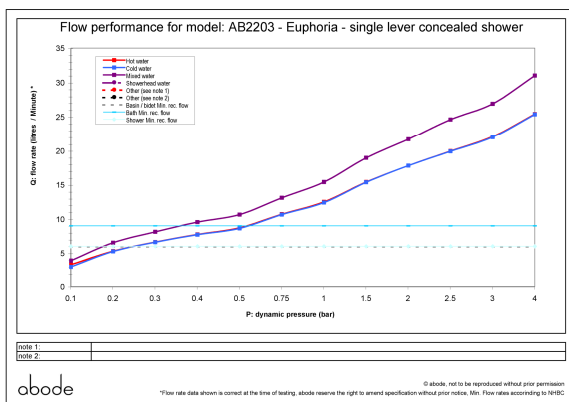

Product flow characteristics:

- **Min / Max water pressure:** 0.20 / 5 bar
- **Max water temperature:** 70° C
- **Product flow characteristics:**
- **Aerator type:**

- **Includes output diverter:**
- **Control valve type:** Single lever (35mm)
- **Non return valve position:**
- **Mesh particle filter size:**
- **Inlet / outlet size:** 1/2" M / 1/2" M
- **Inlet type / length:** Fixed / mm
- **Shower hose type / length:**

Warranty Summary (Full details available on request):

- Materials and workmanship defects warranted for 5 years
- Valves and working parts warranted for 2 years
- Surface warranty defects warranted for 1 year
- O-rings, hoses & gaskets warranted for 1 year

Care instructions:

- Clean the mixers and showers regularly as required, using soap, do not use any other cleaners.
- Regular cleaning will prevent the build up of lime scale and dirt
- After cleaning rinse thoroughly with clean water to remove any cleaner residue
- Residues of liquid soaps, shampoos and shower foams can also cause damage, so rinse with clean water after using, avoid contact with any abrasives