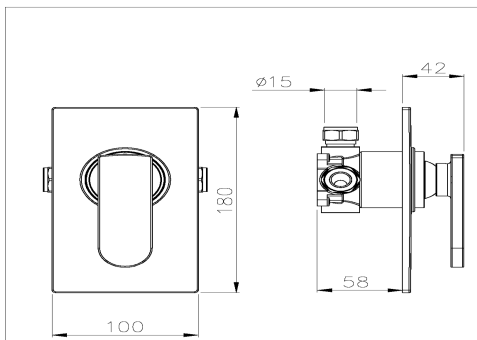

Product dimensions:

Euphoria
concealed
shower mixer

AB2203 v1

abode

- **Overall Height / projection:** 42 mm
- **Exit reach:**
- **Exit height:**
- **Centre distance(s):**
- **Base diameter(s):** 100 x 180 mm
- **Product mounted where:** Wall
- **Reccomended hole diameter:**
- **Min. fitting depth required:** 75 mm
- **Max. surface depth:**