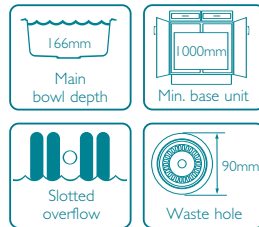

BISTRO

Stainless Steel 1.0 Bowl

Sit On

Left or Right Handed

DE10

Features

- 1.0mm 304 18/10 Stainless Steel
- Fitted with high-density sound deadening pads
- Punched 35mm diameter tap hole

Finishes

Brushed

Accessories included

Grid

Glass Chopping Board

We reserve the right to amend specifications, weights, measures and colour availability without prior notice. All measurements are in millimetres unless otherwise stated.