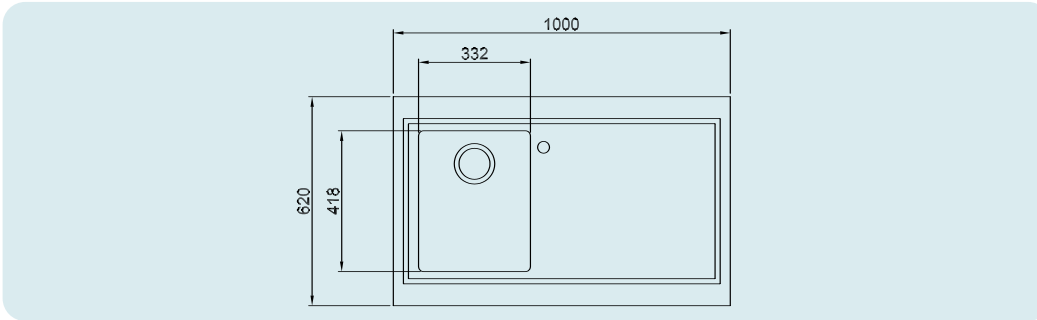

BISTRO

Stainless Steel 1.0 Bowl

Sit On

Left or Right Handed

DE10

Features

- 1.0mm 304 18/10 Stainless Steel
- Fitted with high-density sound deadening pads
- Punched 35mm diameter tap hole

Finishes